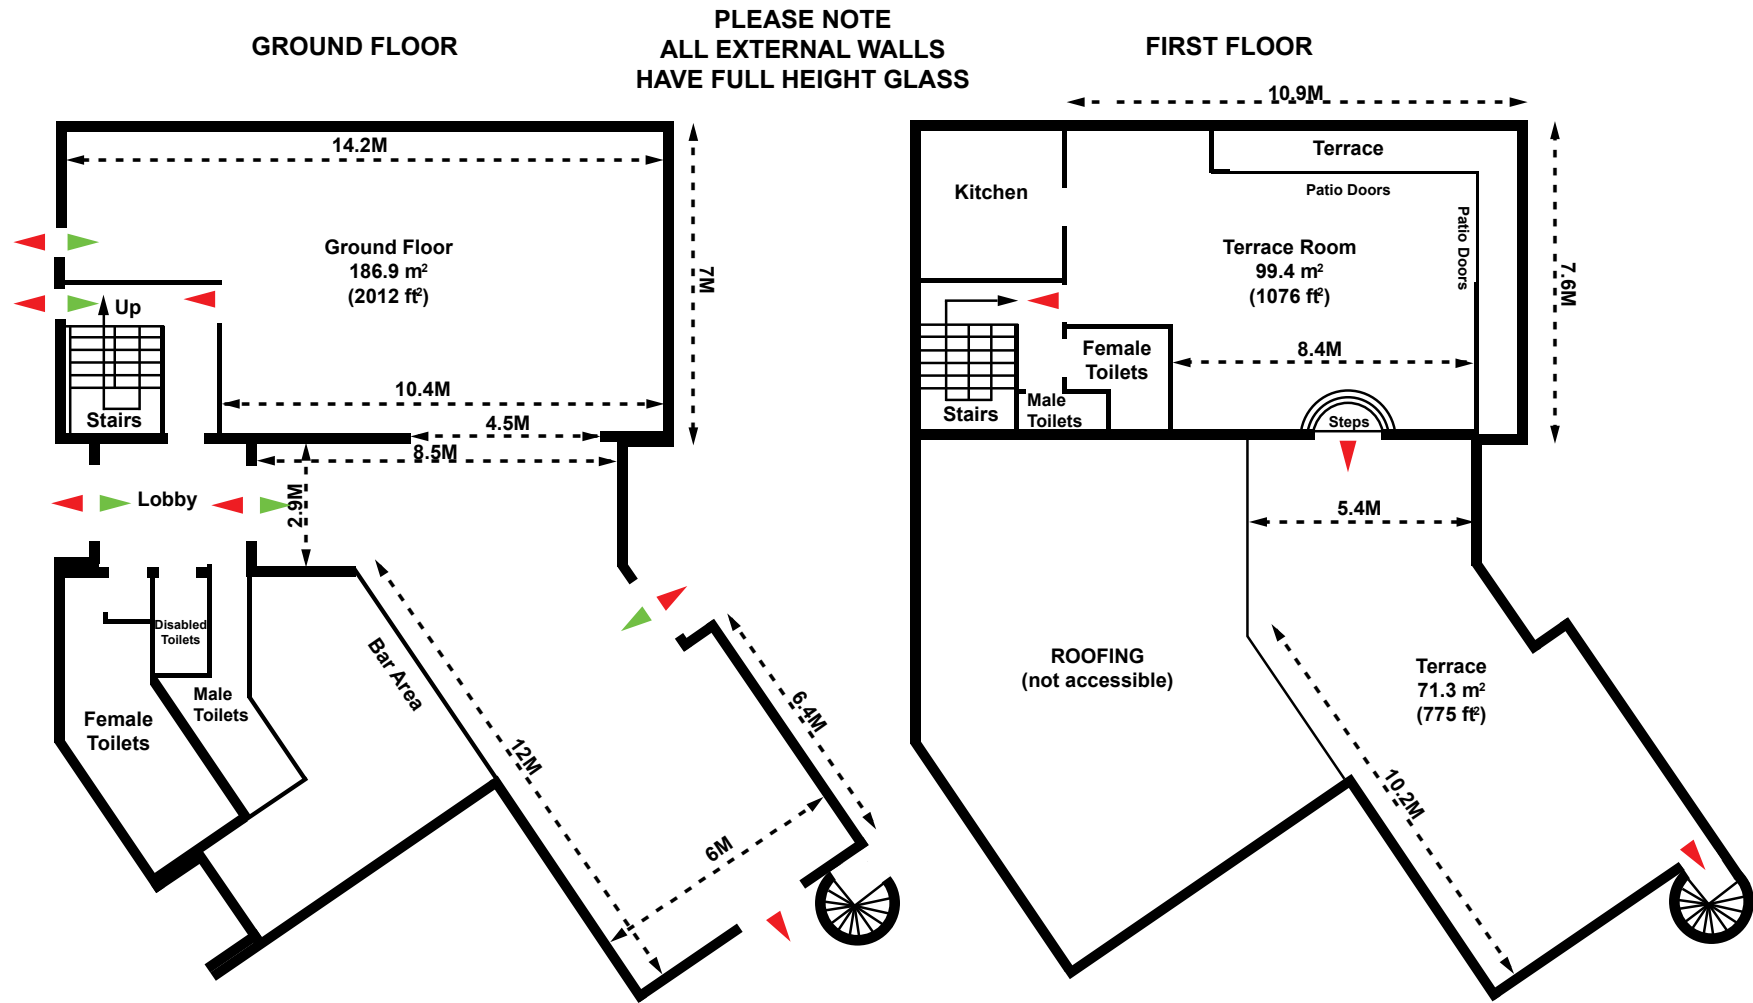

Northampton Suite

KEY

▲ ENTRANCE

▲ FIRE EXIT

CEILING HEIGHTS

GROUND FLOOR - 2.3M

FIRST FLOOR - 2.4M

ALL MEASUREMENTS ARE APPROXIMATE