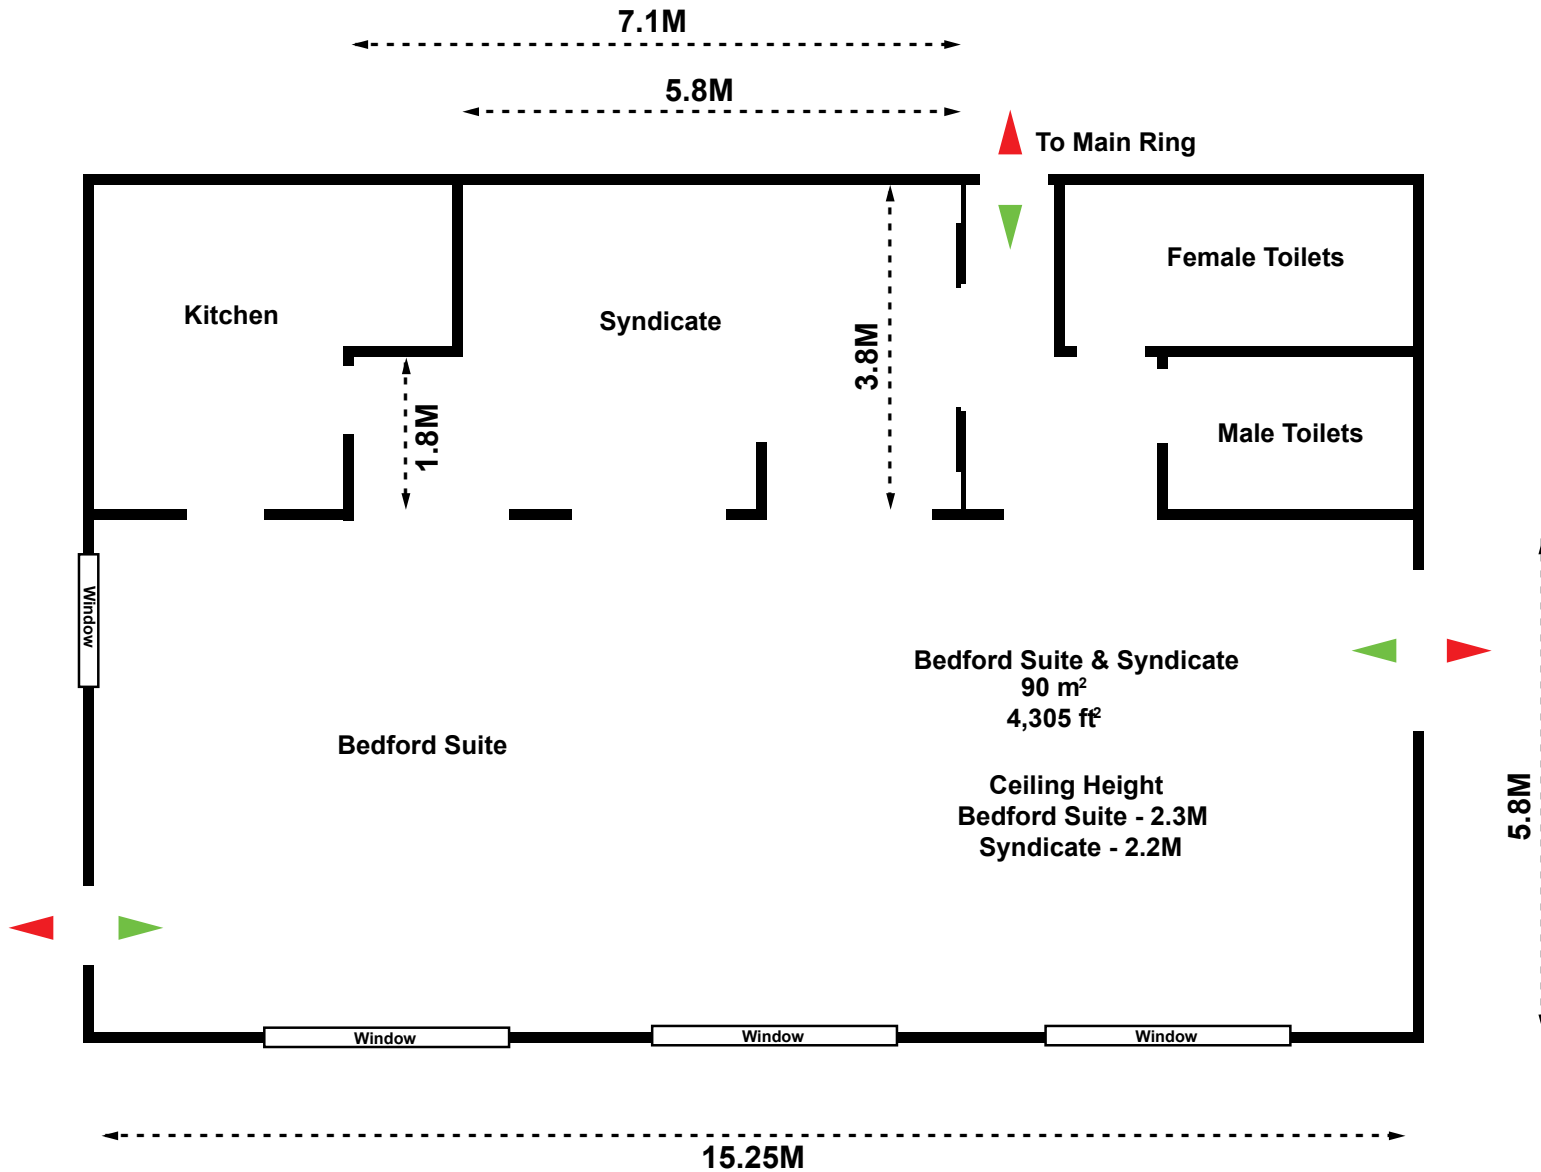

Bedford Suite

KEY

▲ ENTRANCE

▲ FIRE EXIT

ALL MEASUREMENTS ARE APPROXIMATE